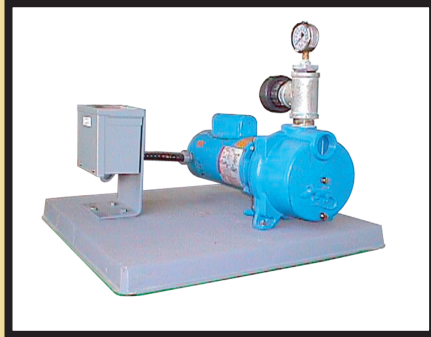

For your home, make a splash with the

Squirt

Shown with cover option

Benefits

- * Pump is pre-wired
- * Less piping to assemble
- * Peace of mind - UL listed controls
- * Attractive

Features

- * Your choice from 1 - 3 horsepower models
- * Master valve start
- * 100 psi pressure gauge
- * Flows to 80 gpm
- * Pressures to 65 psi
- * Quality pumps - From names you know - Goulds, Sta-Rite & Burks
- * 1 Year manufacturer's warranty

Options

- * Relief Valve
- * Removable aluminum cover
- * Skid mounted pump start relay

PUMPING, PIPE & FILTER SOLUTIONS

RainMaker