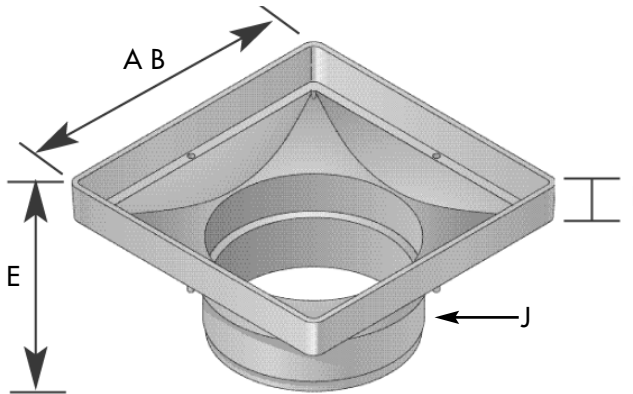

## NDS 9" 12" Catch Basin Adapters Low Profile Housing Adapter

### Dimension Key

A	Top Width
B	Top Length
C	Bottom Width
D	Bottom Length
E	Height
F	Center of Flow from top of Box
G	Top of opening to top of box
H	Bottom of opening to bottom of box
I	Height of grating shelf
J	Length of Spigot
K	Weight