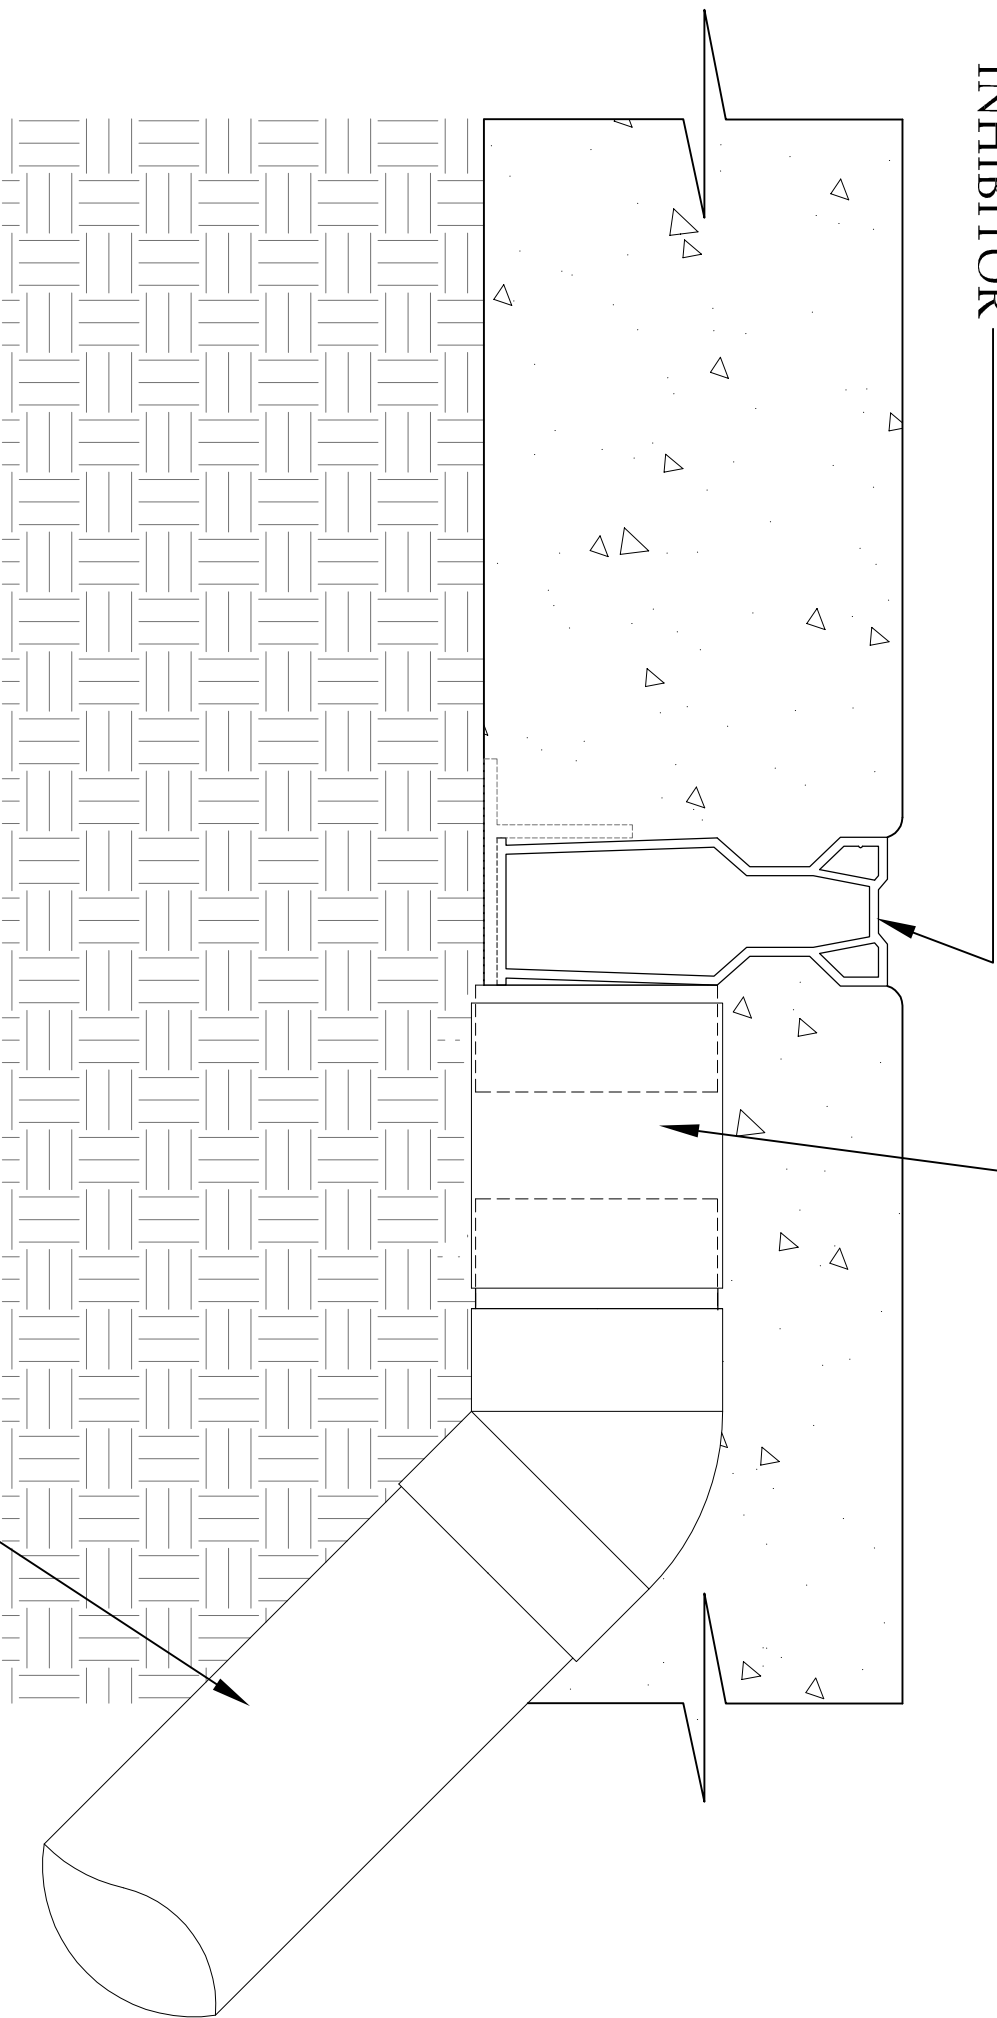

NDS # 8511, 8512, 8513

N.T.S.

NDS MICRO CHANNEL 6" OUTLET
SECTION W/ SIDE OUTLET W/ U.V.
INHIBITOR

NDS MICRO CHANNEL™ 1 1/2" SCH. 40 BTM. OUT.
NDS # 8501, 8502, 8503

NDS MICRO CHANNEL 6" OUTLET
SECTION W/ SIDE OUTLET W/ U.V.
INHIBITOR