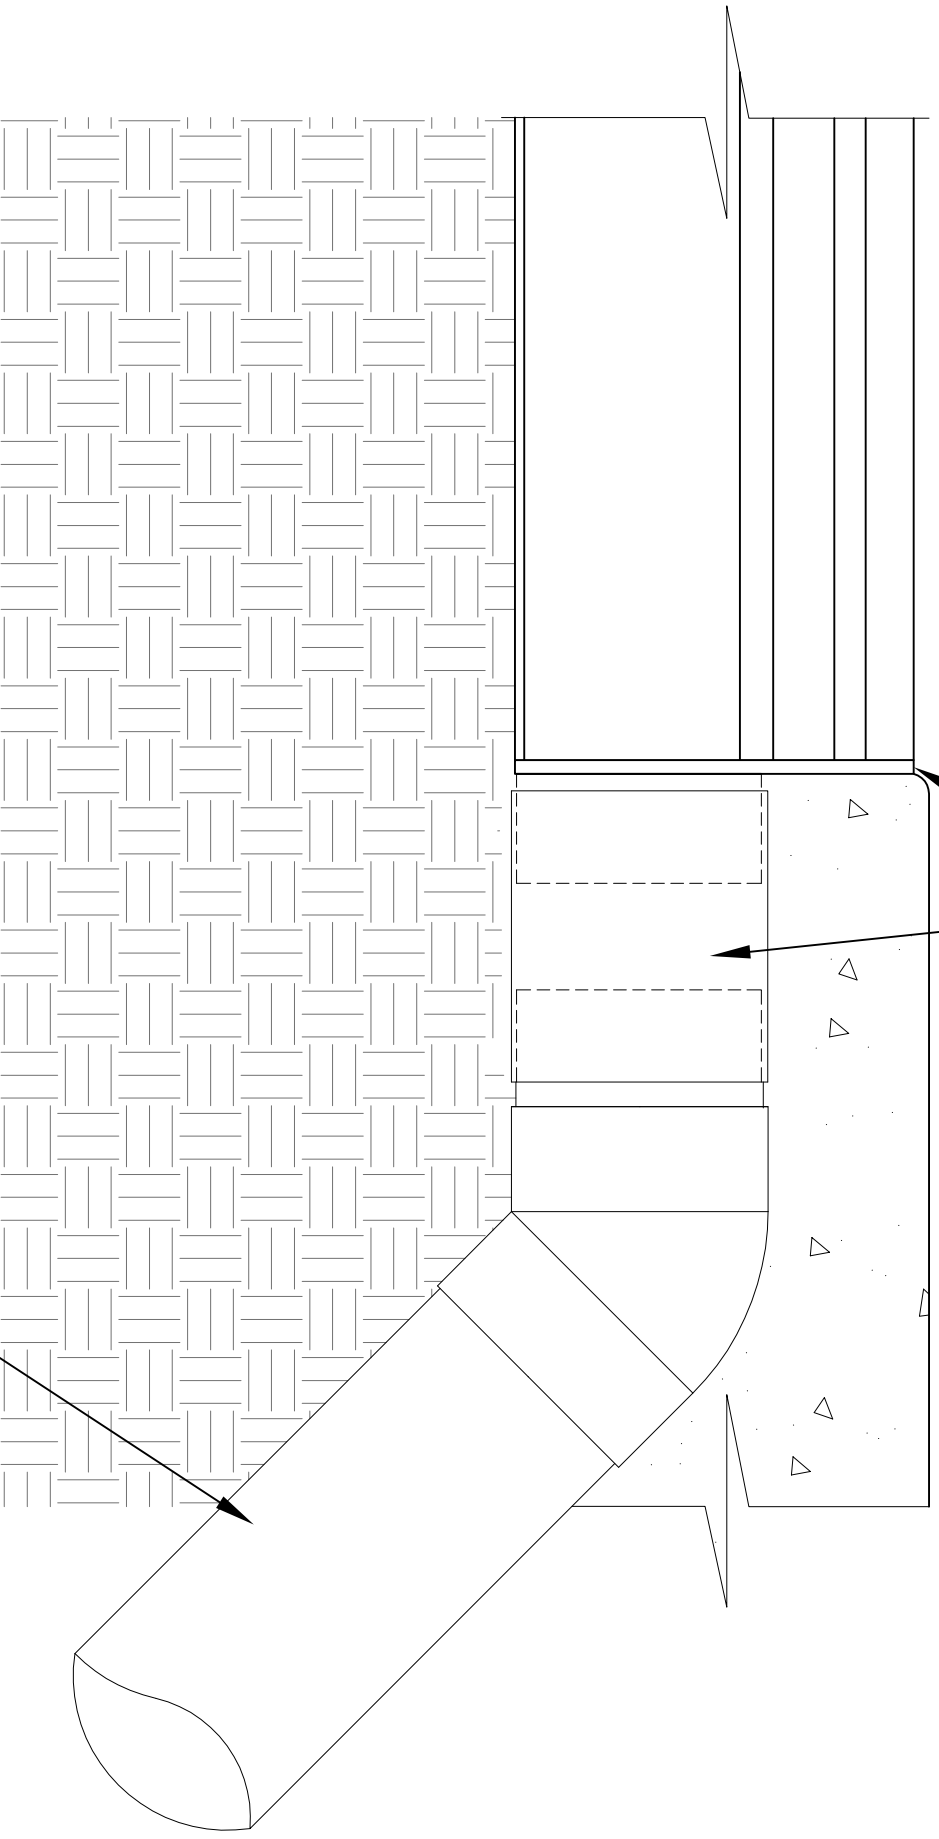

NDS MICRO CHANNEL END
OUTLET W/ U.V. INHIBITOR
1 1/2" PVC COUPLING. BY OTHERS

1 1/2" SCH. 40 BY OTHERS.

NDS MICRO CHANNEL™ 1 1/2" SCH. 40 SIDE OUT.

NDS # 8461, 8462, 8463