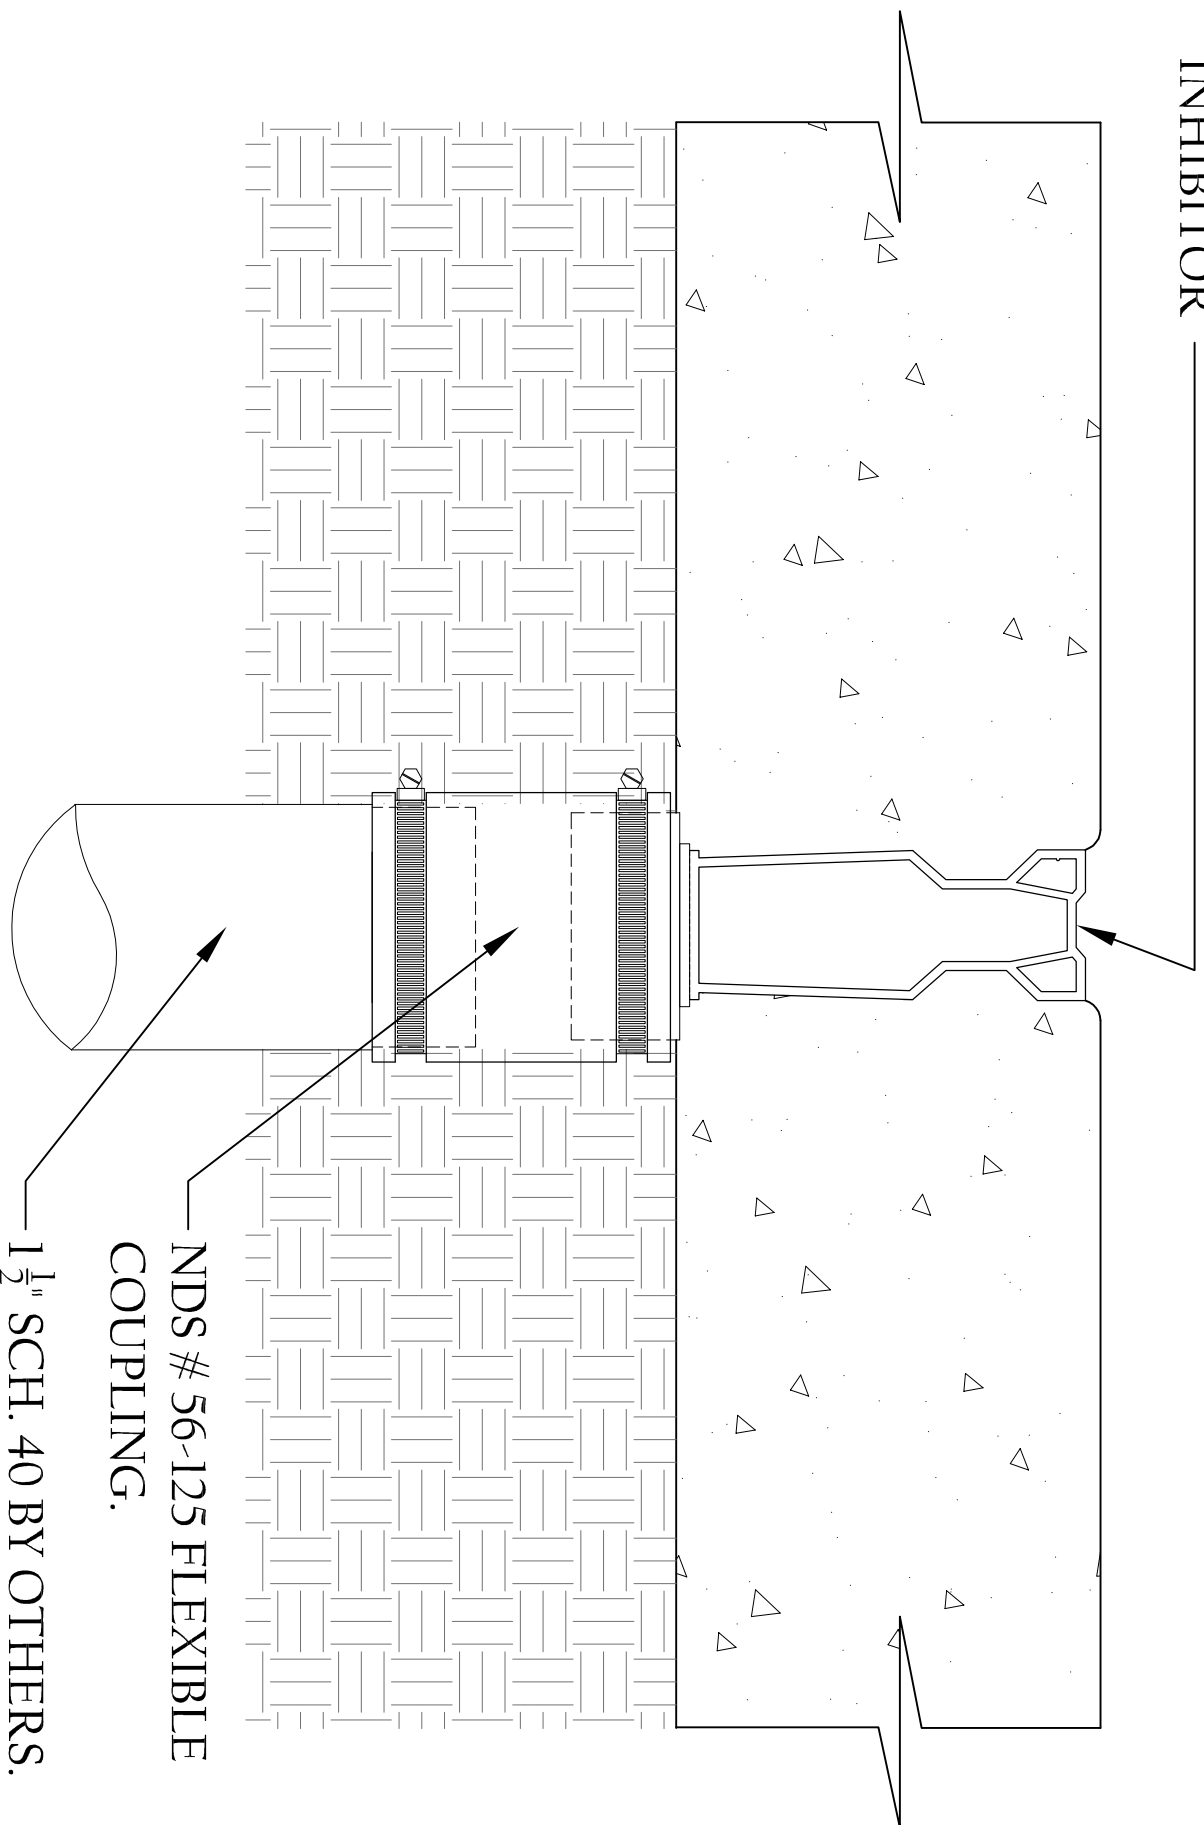

NDS MICRO CHANNEL 6" OUTLET
SECTION W/ SIDE OUTLET W/ U.V.
INHIBITOR

NDS MICRO CHANNEL™ 1 1/2" SCH. 40 BTM. OUT.
NDS # 8501, 8502, 8503