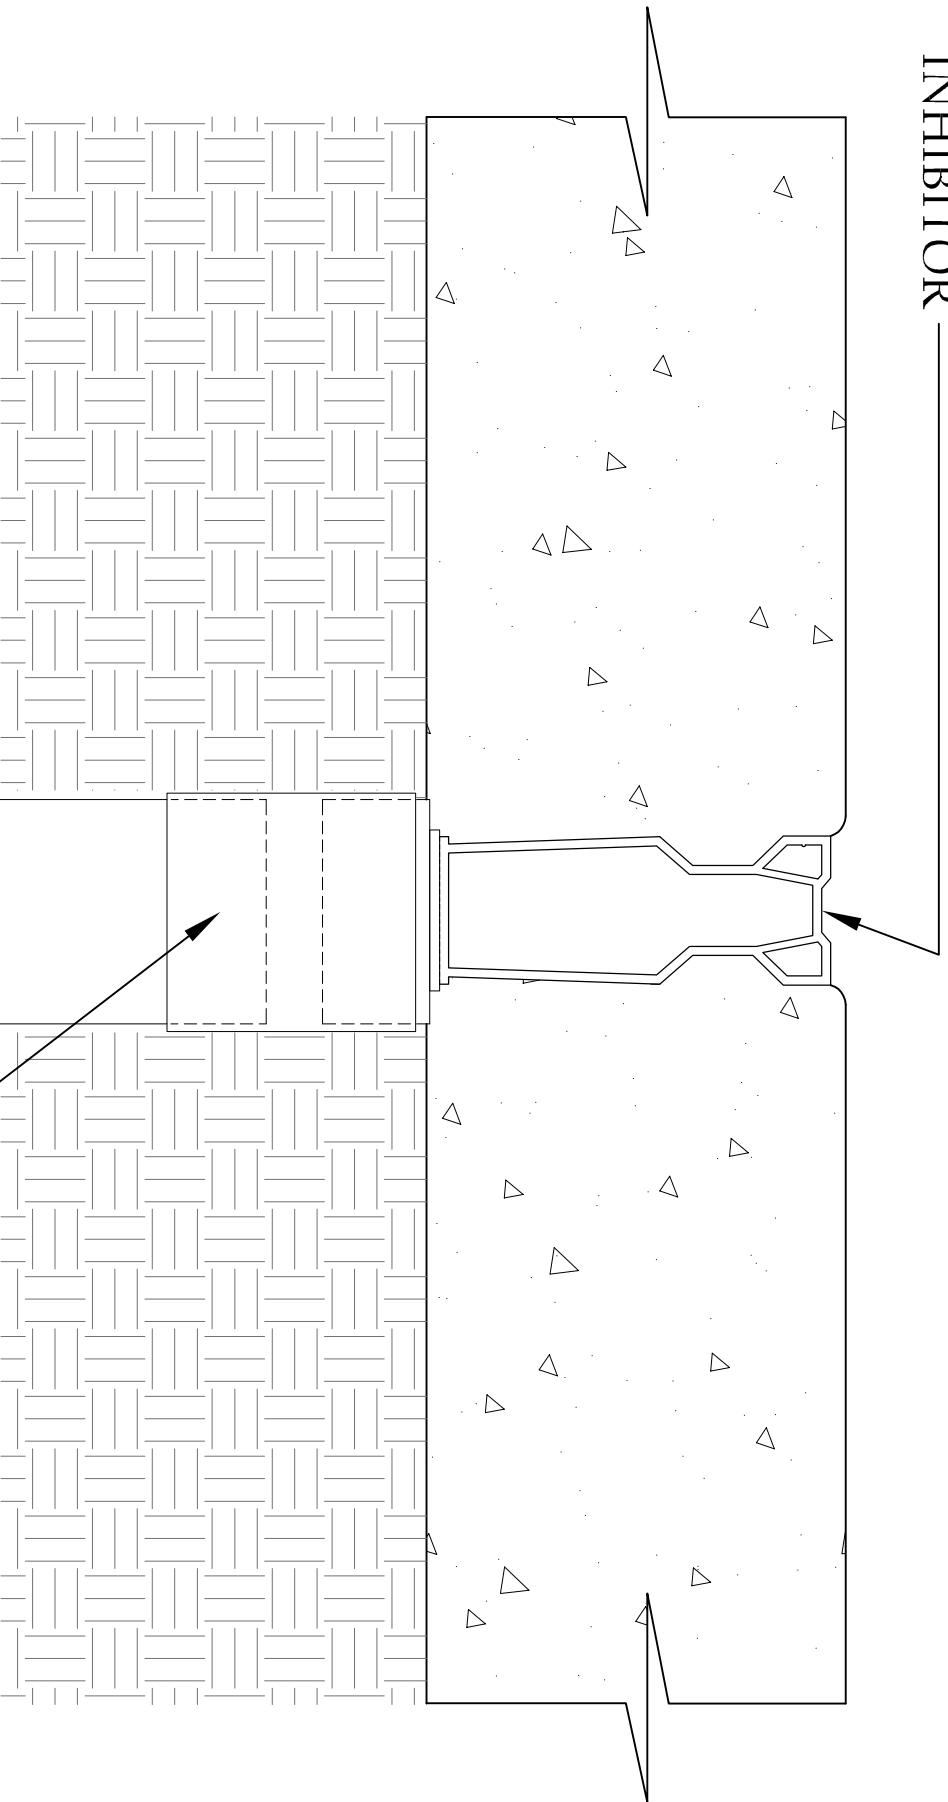

1 1/2" PVC COUPLING. BY OTHERS

1 1/2" SCH. 40 BY OTHERS.

NDS MICRO CHANNEL™ 1 1/2" SCH. 40 SIDE OUT.

NDS # 8511, 8512, 8513

N.T.S.

NDS MICRO CHANNEL 6" OUTLET
SECTION W/ SIDE OUTLET W/ U.V.
INHIBITOR

1 1/2" PVC COUPLING. BY OTHERS
1 1/2" SCH. 40 BY OTHERS.