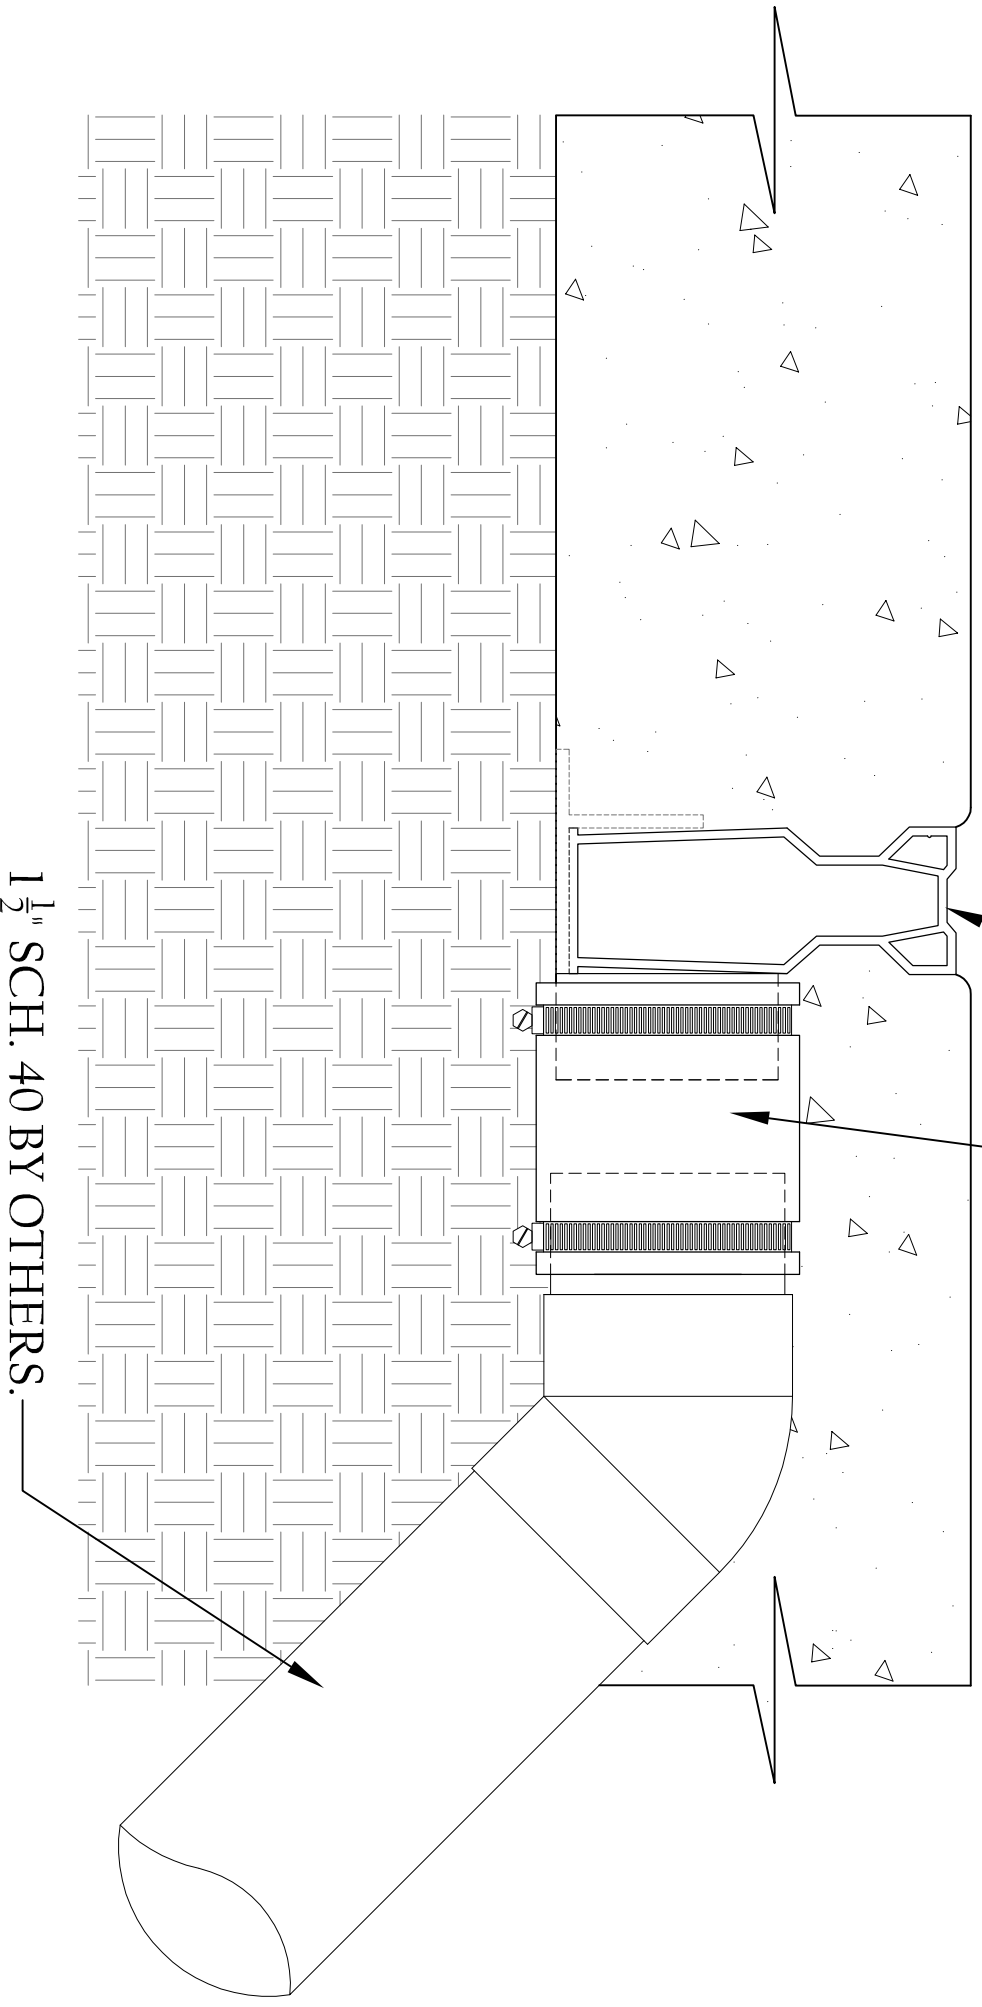

TECHNICAL SERVICES
 1-888-825-4716
 techservice@ndspro.com

N. T. S.

NDS MICRO CHANNEL 6" OUTLET
SECTION W/ SIDE OUTLET W/ U.V.
INHIBITOR

NDS # 56-125 FLEXIBLE
COUPLING.

1 1/2" SCH. 40 BY OTHERS.

NDS MICRO CHANNEL™ 1 1/2" SCH. 40 SIDE OUT.