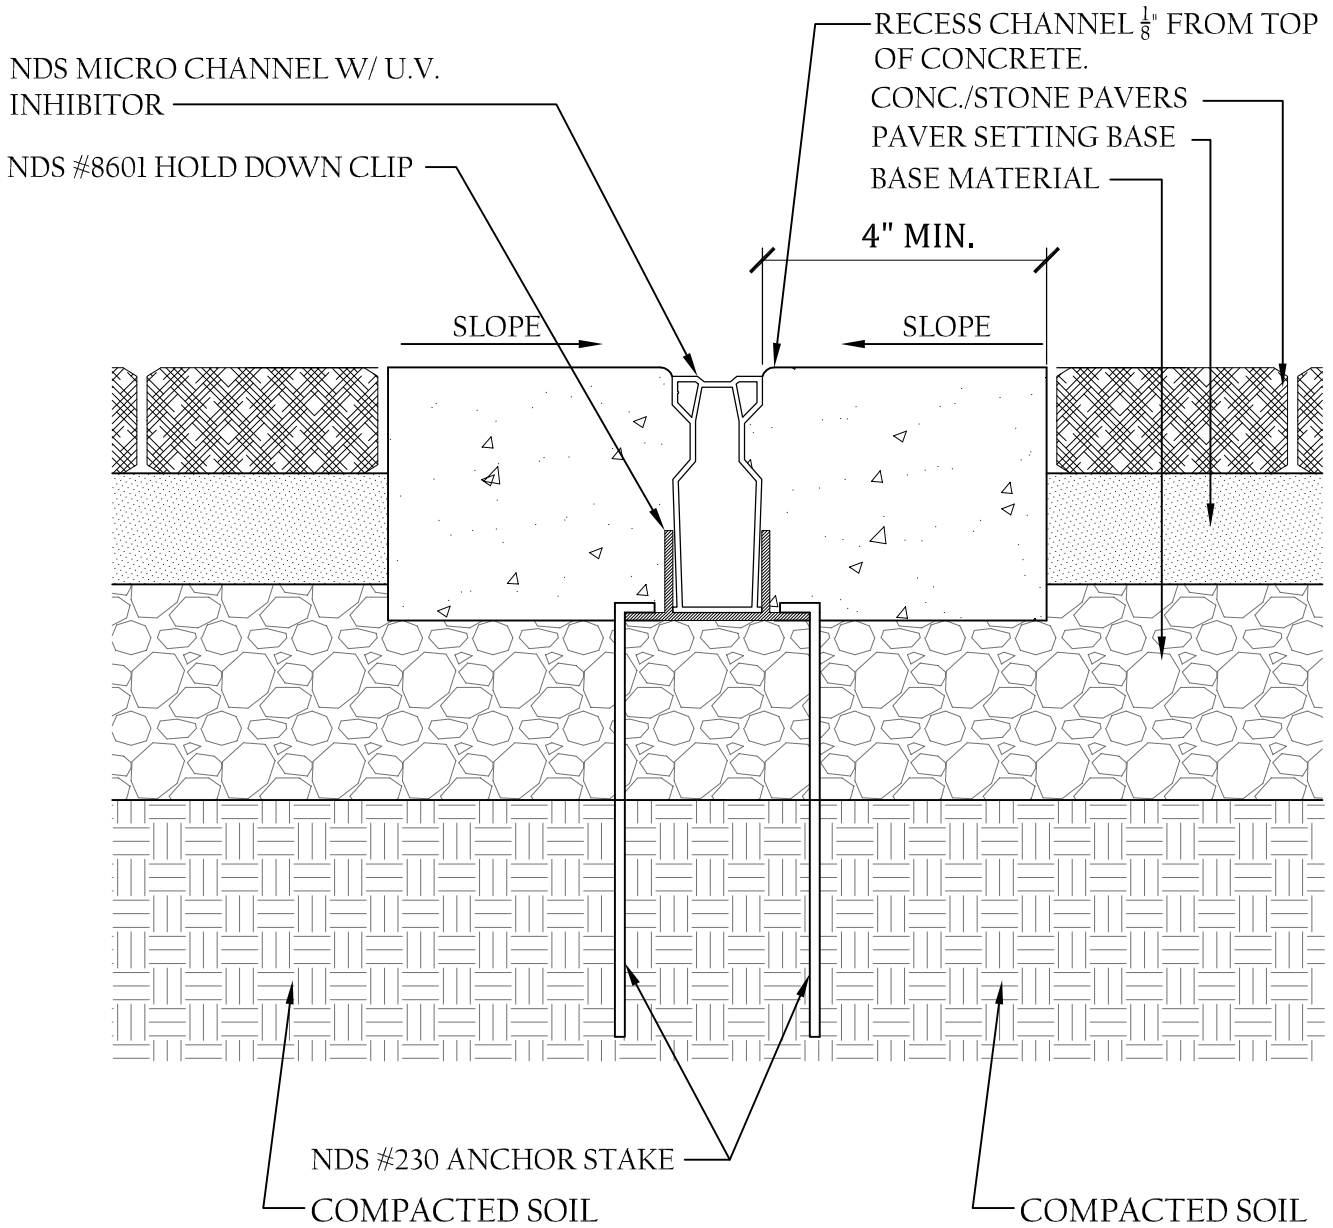

NDS MICRO CHANNEL™ TYPICAL INSTALLATION.

PEDESTRIAN TRAFFIC INSTALLATION.

TECHNICAL SERVICES
1-888-825-4716
techservice@ndspro.com

N. T. S.