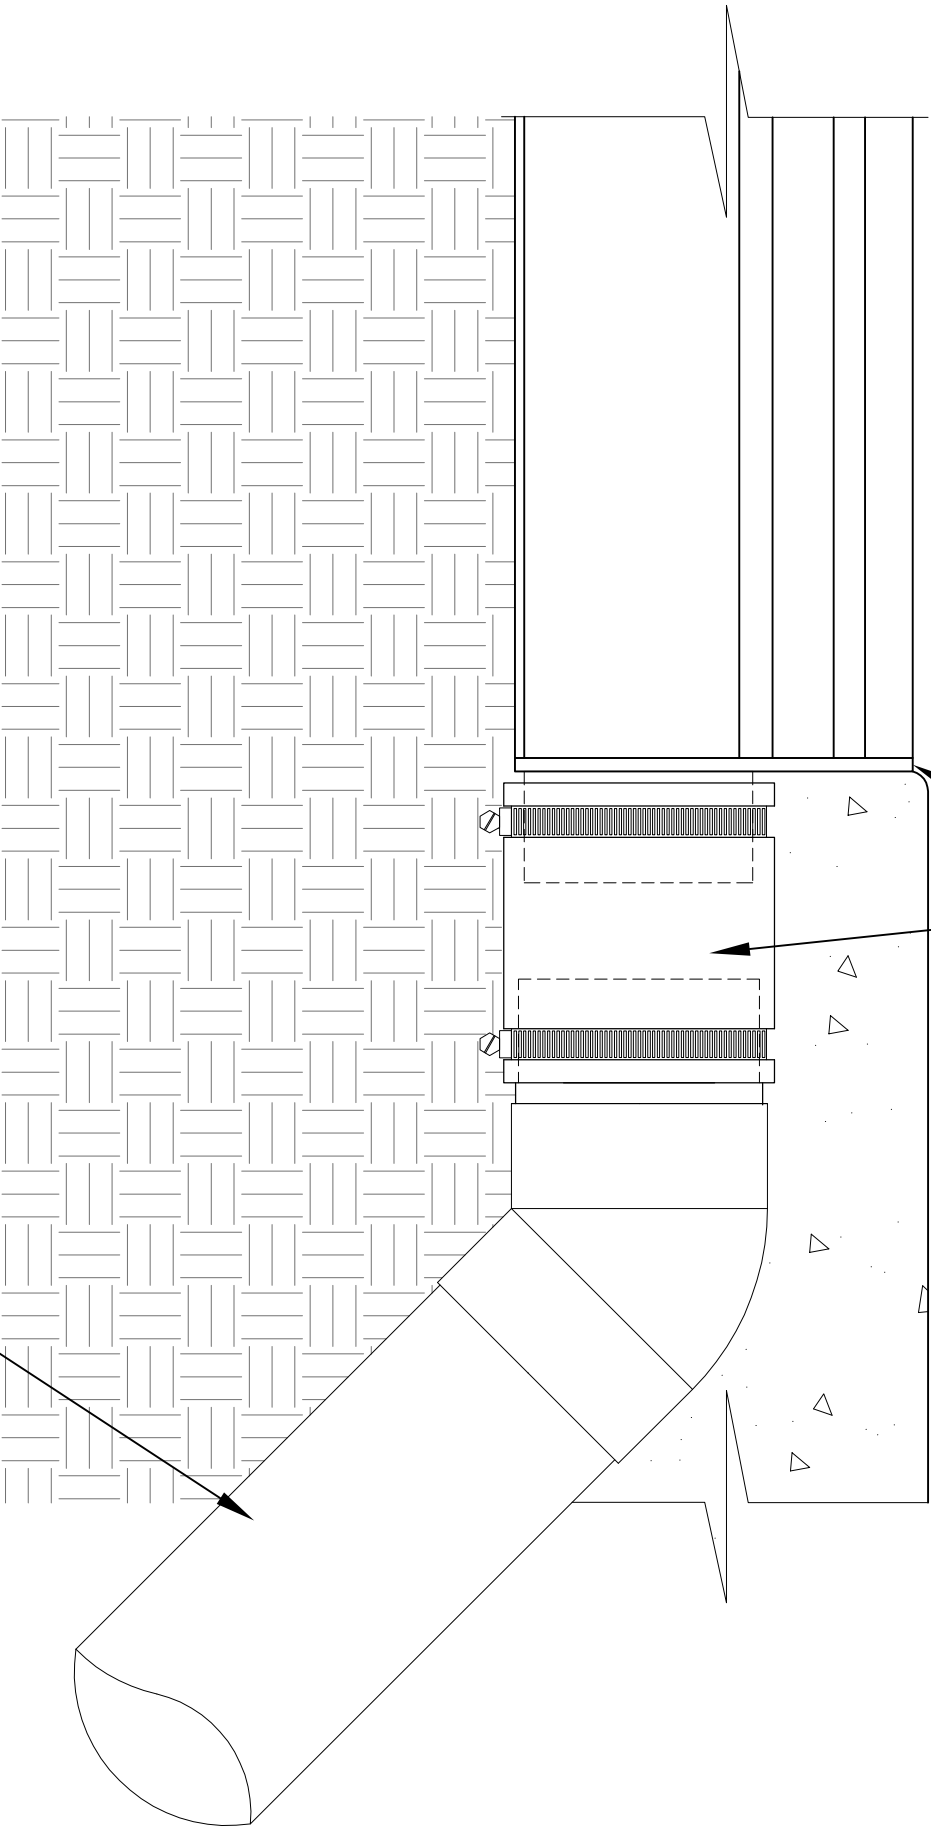

NDS MICRO CHANNEL END
OUTLET W/ U.V. INHIBITOR
NDS # 56-125 FLEXIBLE
COUPLING.

1 1/2" SCH. 40 BY OTHERS.

NDS MICRO CHANNEL™ 1 1/2" SCH. 40 SIDE OUT.

NDS # 8461, 8462, 8463