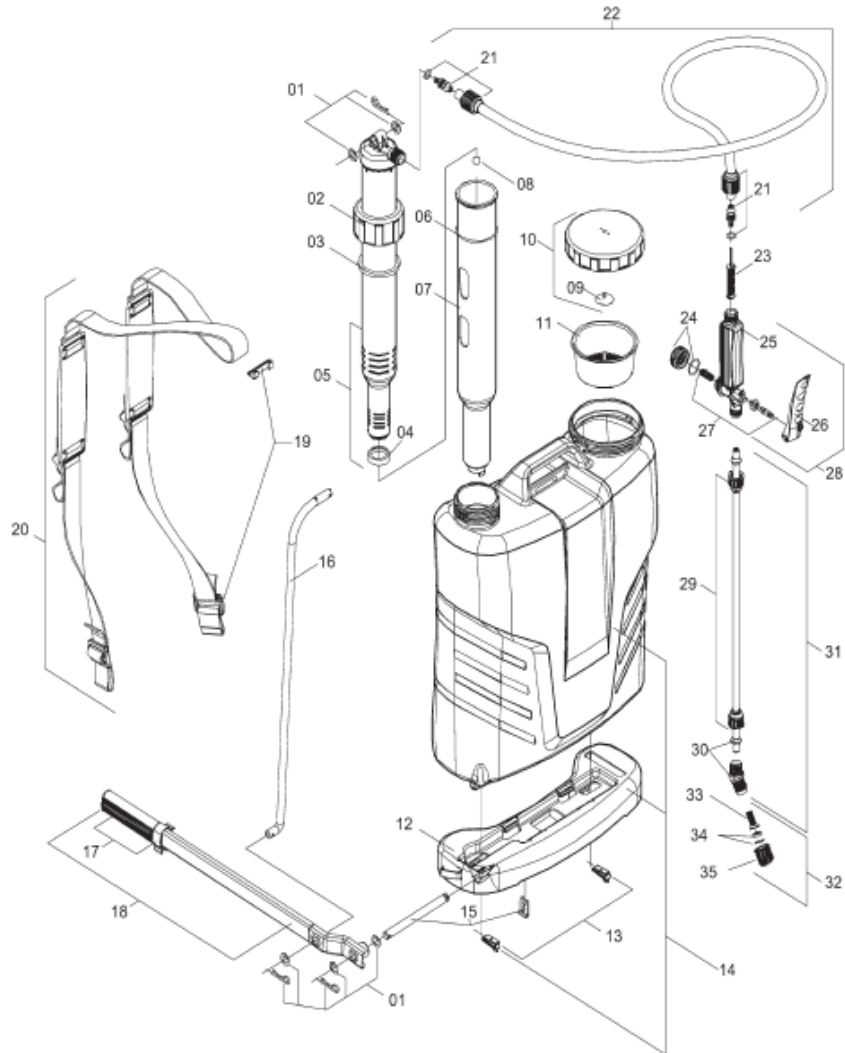

SP12 Parts Breakdown

Jacto SP12

Jacto SP12

Parts List

ENGLISH

N.	P/N	DESCRIPTION	Qty	N.	P/N	DESCRIPTION	Qty
1	924102	Washers and cotter pins set (repair)	1	28	1168419	Trigger valve assembly LP-3	1
2	1168408	Gasket holder SP	1	29	1168425	Screw cap	1
3	1168409	Gasket (felt)	1	30	635276	Elbow with cone packing	1
4	1168407	Piston cup (Santoprene)	1	31	1168423	Lance 601	1
5	1168406	Chamber with piston cup	1	32	427062	Nozzle JD12 assembly	1
6	1168404	O-ring ORi-135	1	33	1168545	Nozzle filter M40	1
7	1168405	Chamber cylinder	1	34	1168547	Nozzle JD12	1
8	1168410	Stainless steel ball 7/16"	1	35	1168546	Nozzle cap	1
9	1168542	Lid diaphragm	1				
10	1168411	Lid with diaphragm SP	1				
11	1168414	Strainer SP	1				
12	1168396	Tank base	1				
13	1168397	Base lock	1				
14	1168393	Tank SP 12 with lock	1				
14A	1168394	Tank SP 16 with lock	1				
14B	1168395	Tank SP 20 with lock	1				
15	883108	Axle with lock	1				
16	1168417	Pumping rod SP (black)	1				
17	495812	Handgrip assembly	1				
18	1168543	Lever assembly (black)	1				
19	1168539	Buckle and Strap lock	1				
20	1168400	Strap assembly with adjustment SP	1				
21	1168541	Nut S20	1				
22	1168403	Hose assembly SP	1				
23	1168418	Filter LP-3	1				
24	1168544	Trigger valve cap and O-ring ORi-119	1				
25	1168420	Trigger valve body LP-3	1				
26	1168421	Lever assembly LP-3	1				
27	1168422	Trigger valve need assembly LP-3	1				

LLM-329